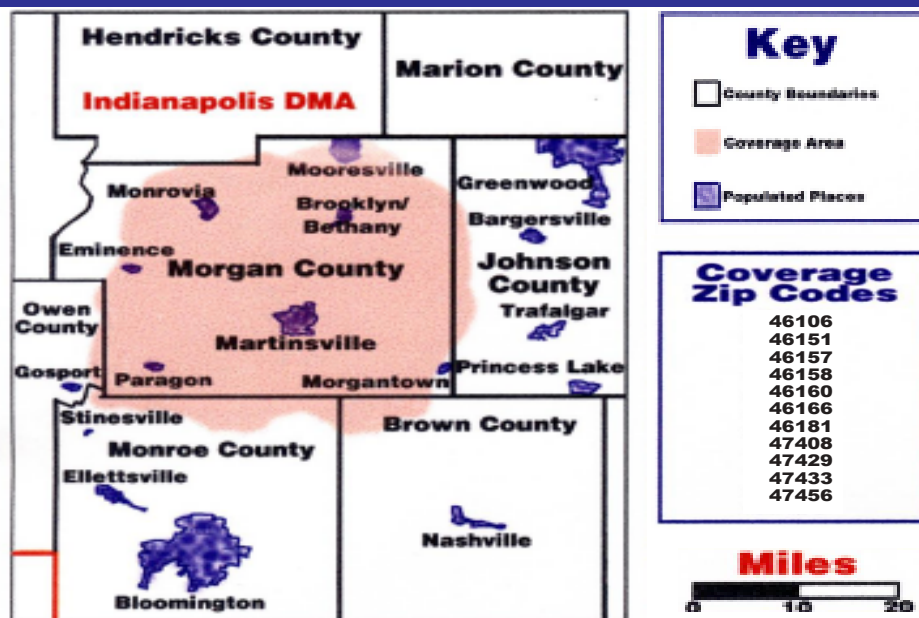

# WREP Facts & Figures

**WREP-15** is a low-powered television station in Martinsville that is owned and operated by the **Metropolitan School District of Martinsville**. **WREP-15** is in the Indianapolis Designated Market Area. It operates 24 hours a day, seven days a week, and reaches nearly **20,000 homes** in and around Morgan County. It is broadcast over the air on **Channel 15** and is also carried on the **Insight** and **Comcast** cable systems on **Channel 15** as well.

**WREP-15** is an affiliate of the **America One** network which carries prime time sports programming such as live **CFL Football** games, Auto Racing, Boxing and Wrestling and quality children's programming such as Jack Hanna's Animal Adventures. **WREP-15** also carries the **Local Weather Station**, a service provided by **WISH-TV** out of Indianapolis.

## WREP-15 COVERAGE MAP

**Owned and Operated by the MSD of Martinsville**